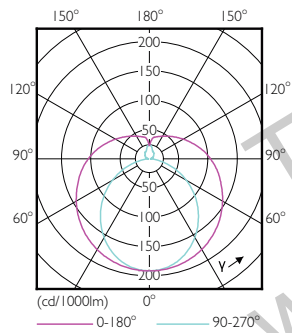

Product data

General Information		Power Factor (Nom)	
Cap-Base	G13 [Medium Bi-Pin Fluorescent]		0.5
EU RoHS compliant	Yes	Voltage (Nom)	220-240 V
Nominal Lifetime (Nom)	15000 h	Temperature	
Switching Cycle	50000X	T-Ambient (Max)	45 °C
Light Technical		T-Ambient (Min)	-20 °C
Color Code	840 [CCT of 4000K]	T-Storage (Max)	65 °C
Beam Angle (Nom)	240 °	T-Storage (Min)	-40 °C
Luminous Flux (Nom)	1600 lm	T-Case Maximum (Nom)	55 °C
Color Designation	Cool White (CW)	Controls and Dimming	
Correlated Color Temperature (Nom)	4000 K	Dimmable	No
Luminous Efficacy (rated) (Nom)	100.00 lm/W	Mechanical and Housing	
Color Consistency	<6	Product Length	1200 mm
Color Rendering Index (Nom)	80	Approval and Application	
LLMF At End Of Nominal Lifetime (Nom)	70 %	Energy Efficiency Label (EEL)	A+
Operating and Electrical		Energy Saving Product	Yes
Input Frequency	50 to 60 Hz	Approval Marks	RoHS compliance CE marking KEMA Keur certificate
Power (Nom)	16 W		
Starting Time (Nom)	0.5 s		
Warm Up Time to 60% Light (Nom)	0.5 s		

Numerator - Quantity Per Pack	1
Numerator - Packs per outer box	10
Material Nr. (12NC)	929001276002
Net Weight (Piece)	0.215 kg

Dimensional drawing

A3

Product	D1	D2	A1	A2	A3
Ecofit LEDtube 1200mm 16W 840 T8	25.7 mm	28 mm	1198 mm	1205 mm	1212 mm

TLED Ecofit EU 1200mm 16W 1600lm 4000K

Photometric data

LEDtube Ecofit 16W G13 840 24D ND

LEDtube Ecofit 16W G13 840 24D ND

LEDtube Ecofit 16W G13 840 24D ND

Ecofit Ledtubes T8

Lifetime

LEDtube Ecofit 16W G13 840 24D ND