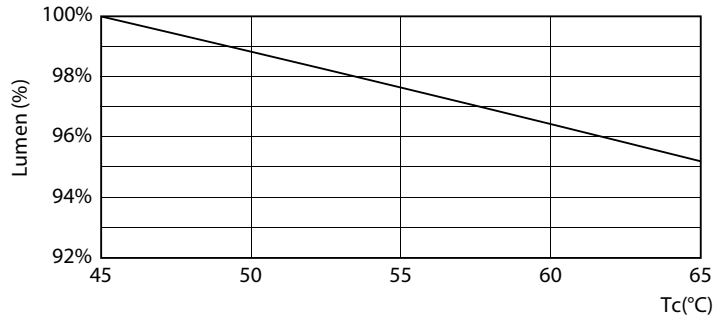

Product data

General Information		Power Factor (Nom)	
Cap-Base	G13 [Medium Bi-Pin Fluorescent]		0.5
EU RoHS compliant	Yes	Voltage (Nom)	220-240 V
Nominal Lifetime (Nom)	15000 h	Temperature	
Switching Cycle	50000X	T-Ambient (Max)	45 °C
Light Technical		T-Ambient (Min)	-20 °C
Color Code	840 [CCT of 4000K]	T-Storage (Max)	65 °C
Beam Angle (Nom)	240 °	T-Storage (Min)	-40 °C
Luminous Flux (Nom)	1600 lm	T-Case Maximum (Nom)	55 °C
Color Designation	Cool White (CW)	Controls and Dimming	
Correlated Color Temperature (Nom)	4000 K	Dimmable	No
Luminous Efficacy (rated) (Nom)	100.00 lm/W	Mechanical and Housing	
Color Consistency	<6	Product Length	1200 mm
Color Rendering Index (Nom)	80	Approval and Application	
LLMF At End Of Nominal Lifetime (Nom)	70 %	Energy Efficiency Label (EEL)	A+
Operating and Electrical		Energy Saving Product	Yes
Input Frequency	50 to 60 Hz	Approval Marks	RoHS compliance CE marking KEMA Keur certificate
Power (Nom)	16 W		
Starting Time (Nom)	0.5 s		
Warm Up Time to 60% Light (Nom)	0.5 s		

TLED Ecofit EU 1200mm 16W 1600lm 4000K

Photometric data

LEDtube Ecofit 16W G13 840 24D ND

LEDtube Ecofit 16W G13 840 24D ND

LEDtube Ecofit 16W G13 840 24D ND

Ecofit Ledtubes T8

Lifetime

LEDtube Ecofit 16W G13 840 24D ND