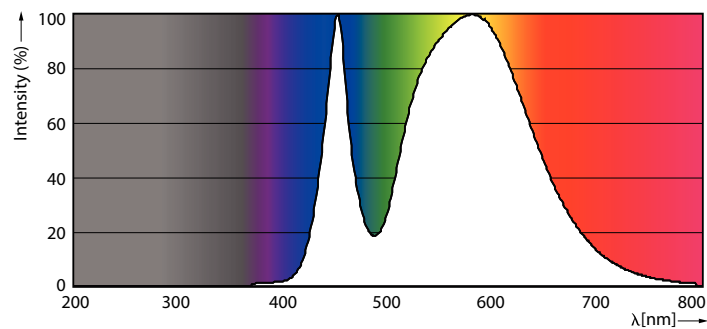

LEDtube Ecofit 16W G13 840 24D ND