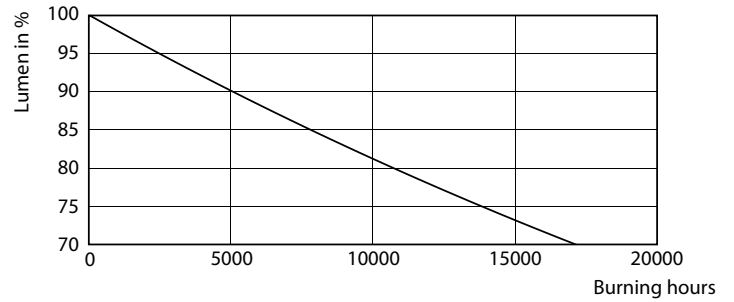

Product data

General Information		Power Factor (Nom)	
Cap-Base	G13 [Medium Bi-Pin Fluorescent]		0.5
EU RoHS compliant	Yes	Voltage (Nom)	220-240 V
Nominal Lifetime (Nom)	15000 h	Temperature	
Switching Cycle	50000X	T-Ambient (Max)	45 °C
Light Technical		T-Ambient (Min)	-20 °C
Color Code	840 [CCT of 4000K]	T-Storage (Max)	65 °C
Beam Angle (Nom)	240 °	T-Storage (Min)	-40 °C
Luminous Flux (Nom)	1600 lm	T-Case Maximum (Nom)	55 °C
Color Designation	Cool White (CW)	Controls and Dimming	
Correlated Color Temperature (Nom)	4000 K	Dimmable	No
Luminous Efficacy (rated) (Nom)	100.00 lm/W	Mechanical and Housing	
Color Consistency	<6	Product Length	1200 mm
Color Rendering Index (Nom)	80	Approval and Application	
LLMF At End Of Nominal Lifetime (Nom)	70 %	Energy Efficiency Label (EEL)	A+
Operating and Electrical		Energy Saving Product	Yes
Input Frequency	50 to 60 Hz	Approval Marks	RoHS compliance CE marking KEMA Keur certificate
Power (Nom)	16 W		
Starting Time (Nom)	0.5 s		
Warm Up Time to 60% Light (Nom)	0.5 s		

TLED Ecofit EU 1200mm 16W 1600lm 4000K

Photometric data

LEDtube Ecofit 16W G13 840 24D ND

LEDtube Ecofit 16W G13 840 24D ND

LEDtube Ecofit 16W G13 840 24D ND

Ecofit Ledtubes T8

Lifetime

LEDtube Ecofit 16W G13 840 24D ND